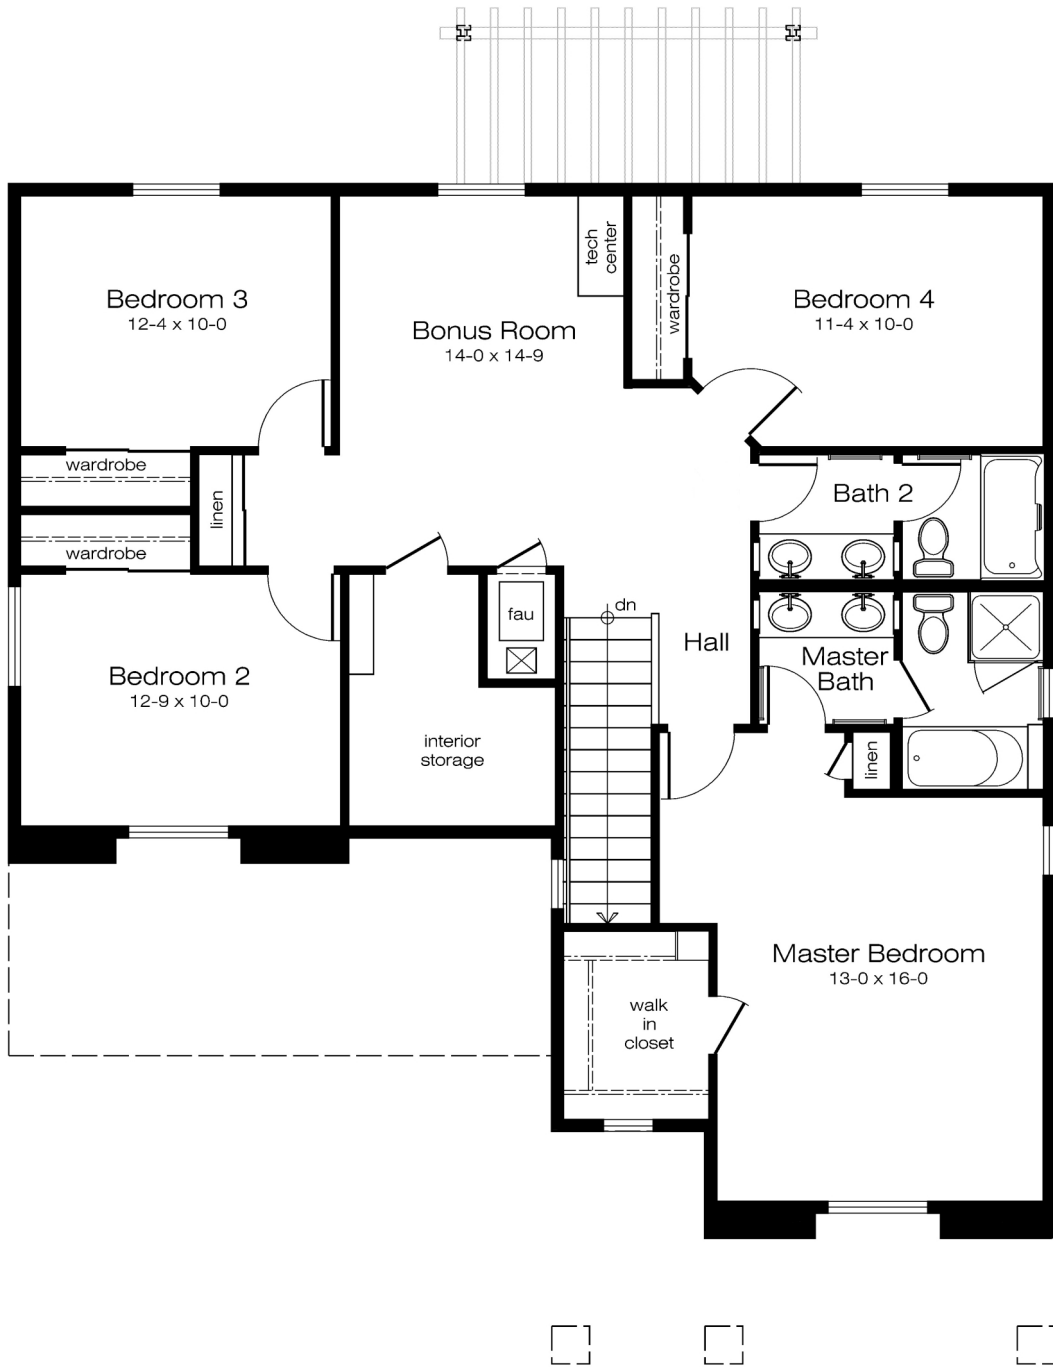

MCAS Yuma - Field Grade Housing

Floor Plan H

O4-O5 4BR 2121 SF

MCAS Yuma - Field Grade Housing

Second Floor

Floor Plan H
O4-O5 4BR 2121 SF