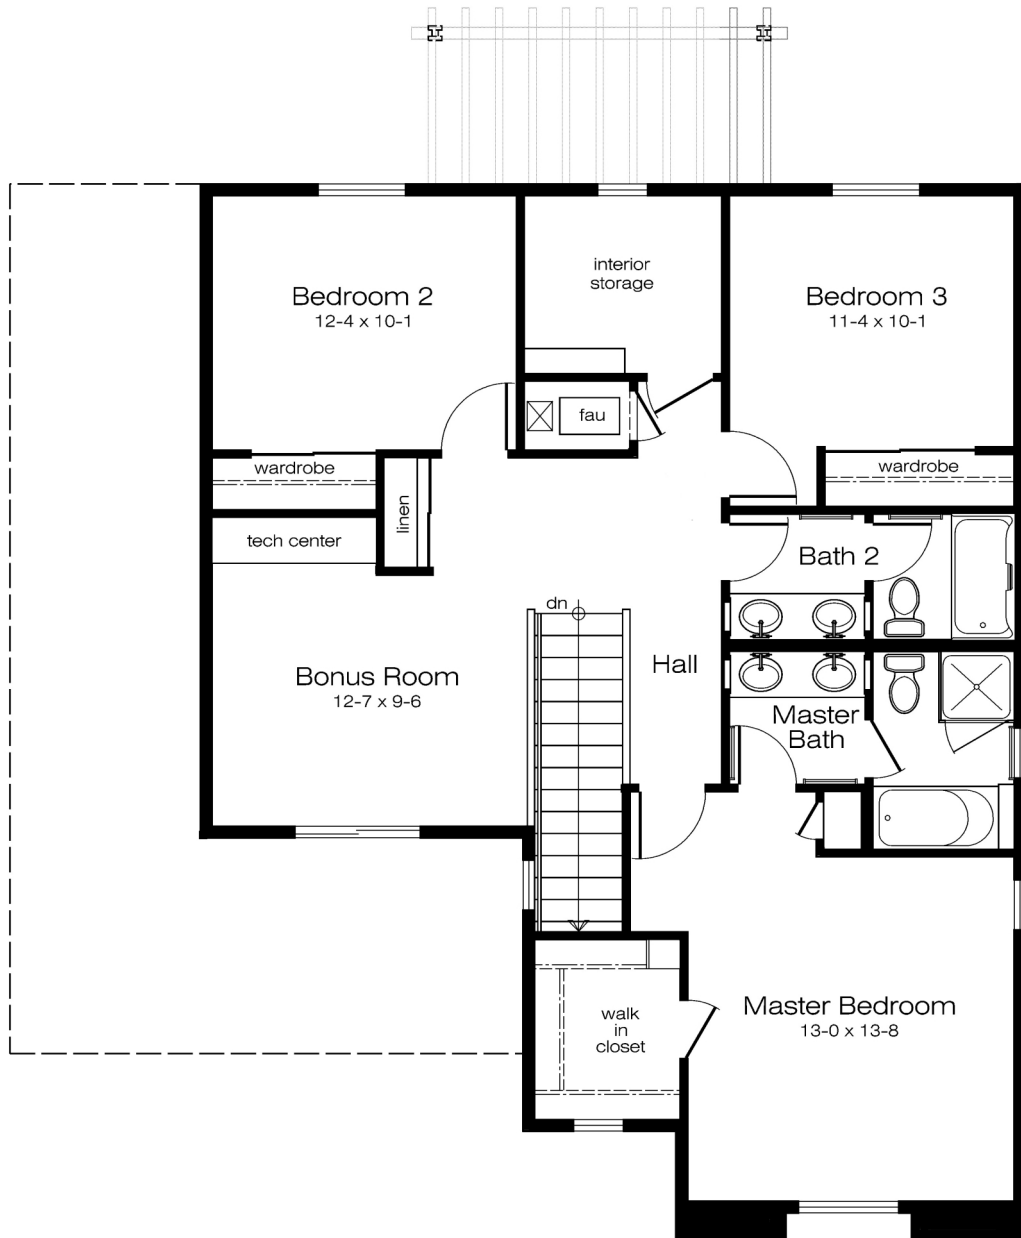

## Floor Plan G

FG 3BR 1887 SF

# MCAS Yuma - Field Grade Housing

Second Floor