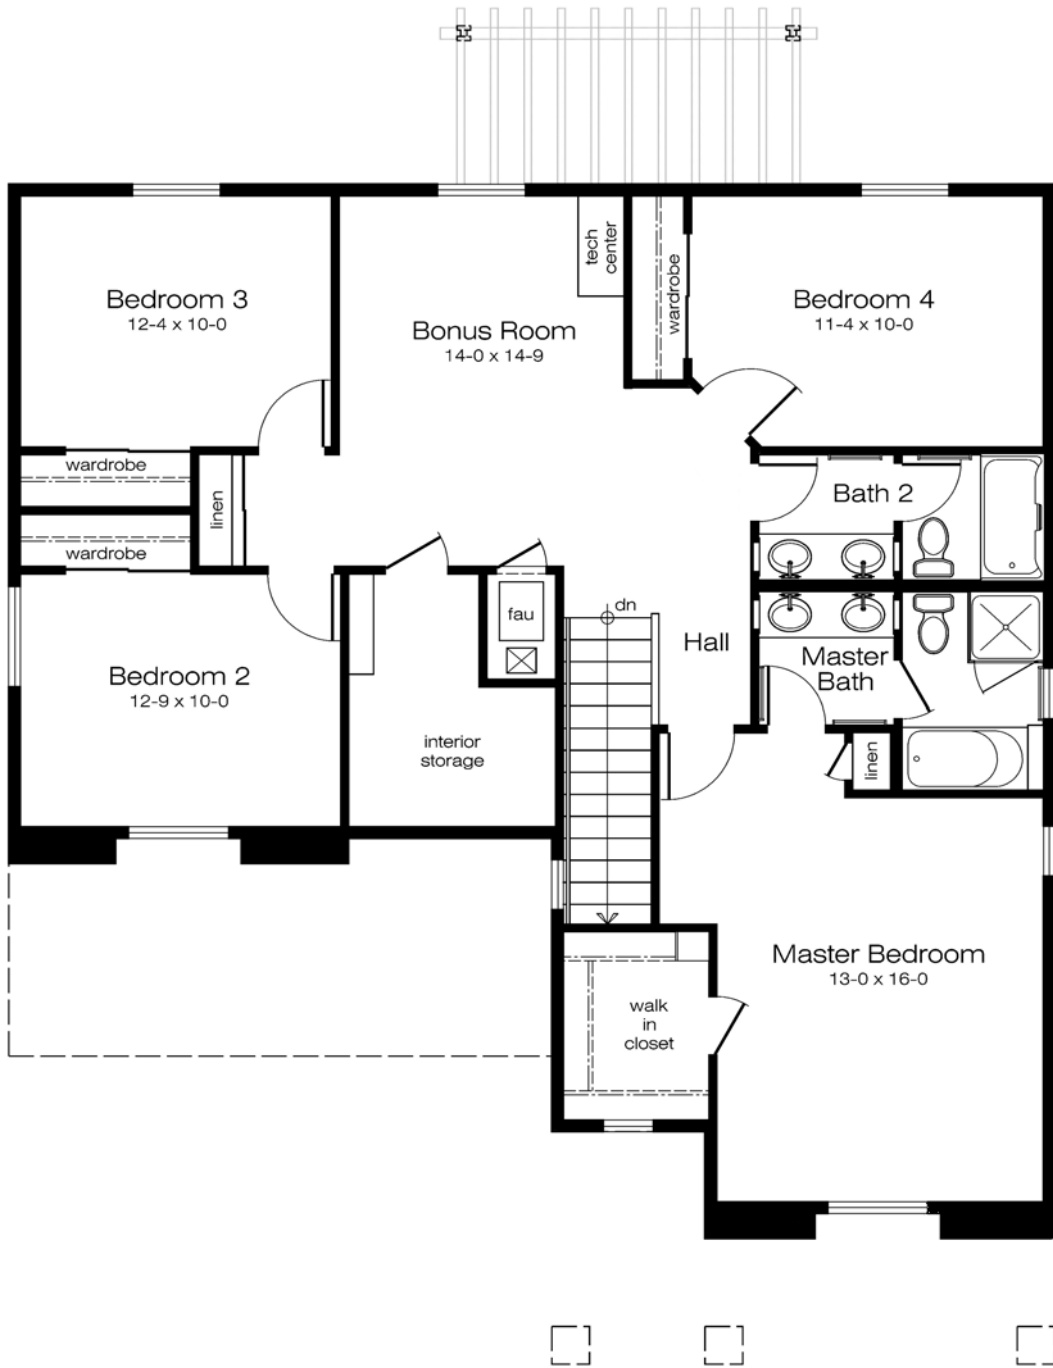

# MCAS Yuma - Senior Enlisted Housing

## Floor Plan H

E9 4BR 2121 SF

Second Floor

Floor Plan H  
E9 4BR 2121 SF