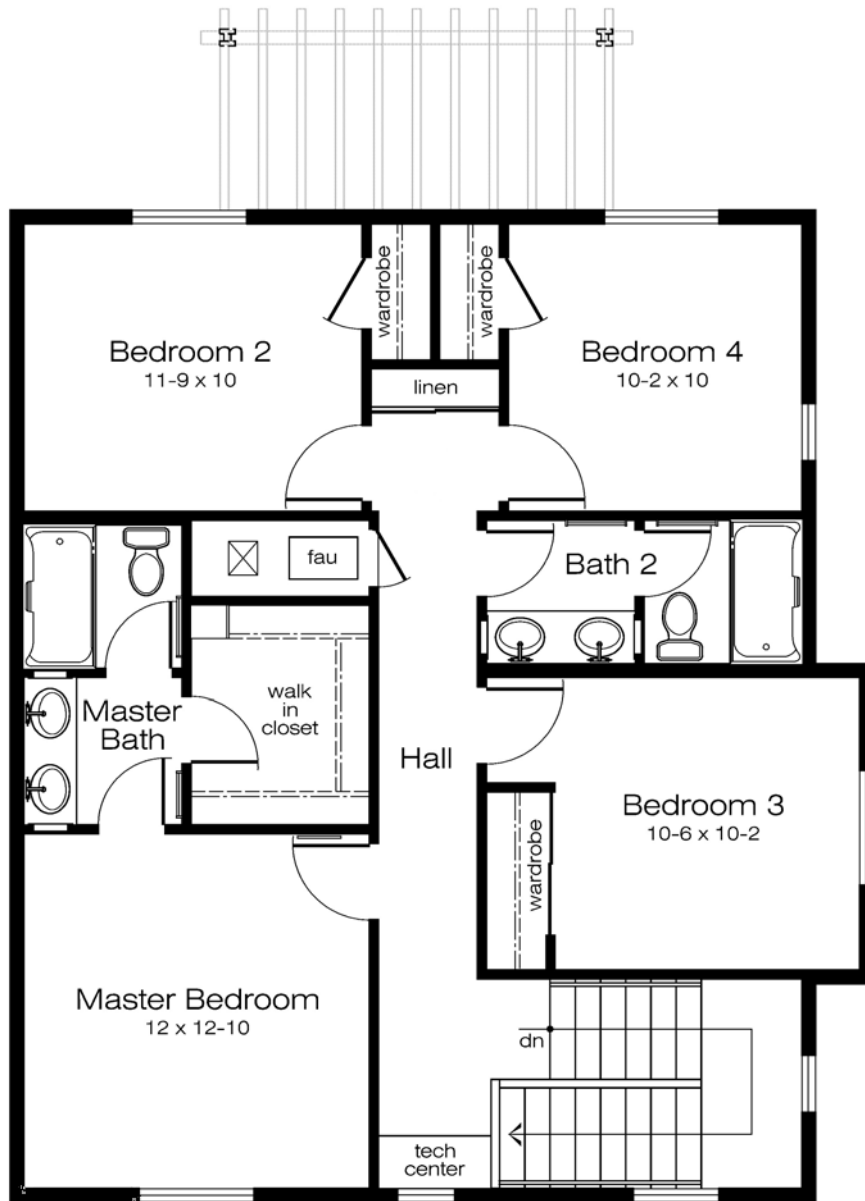

MCAS Yuma - Enlisted Housing (Whesat Loop)

Floor Plan B

4BR E1 - E5 1681 NSF

MCAS Yuma - Enlisted Housing (Wheat Loop)

Second Floor

Floor Plan B

4BR E1 - E5 1681 NSF